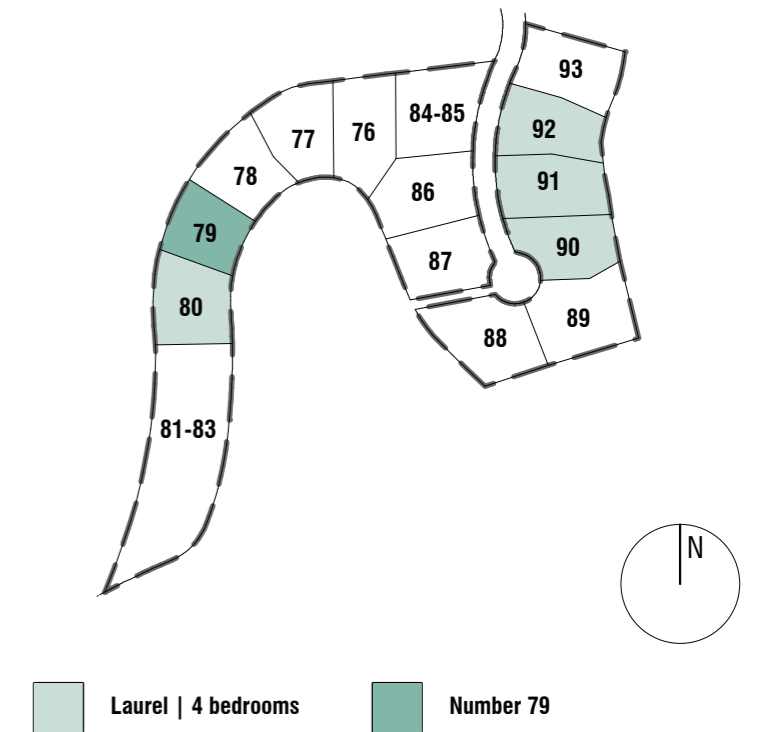

GROUND FLOOR

VILLA LAUREL

4 BEDROOMS

LA FINCA de J A S M I N E

Siteplan

This document is purely informative and for marketing purposes only. It does not form part of any offer or contract between any of the parties in any way. All the information contained in this document is known to be accurate at time of production but is subject to change without prior notice. Any questions that may arise in the interpretation of these plans (sizes, heights, sections etc.) can be clarified by contacting the developer. Depictions of furniture and kitchens have been included for guidance and decorative purposes only.

FIRST FLOOR

VILLA LAUREL

4 BEDROOMS

LA FINCA de J A S M I N E

Siteplan