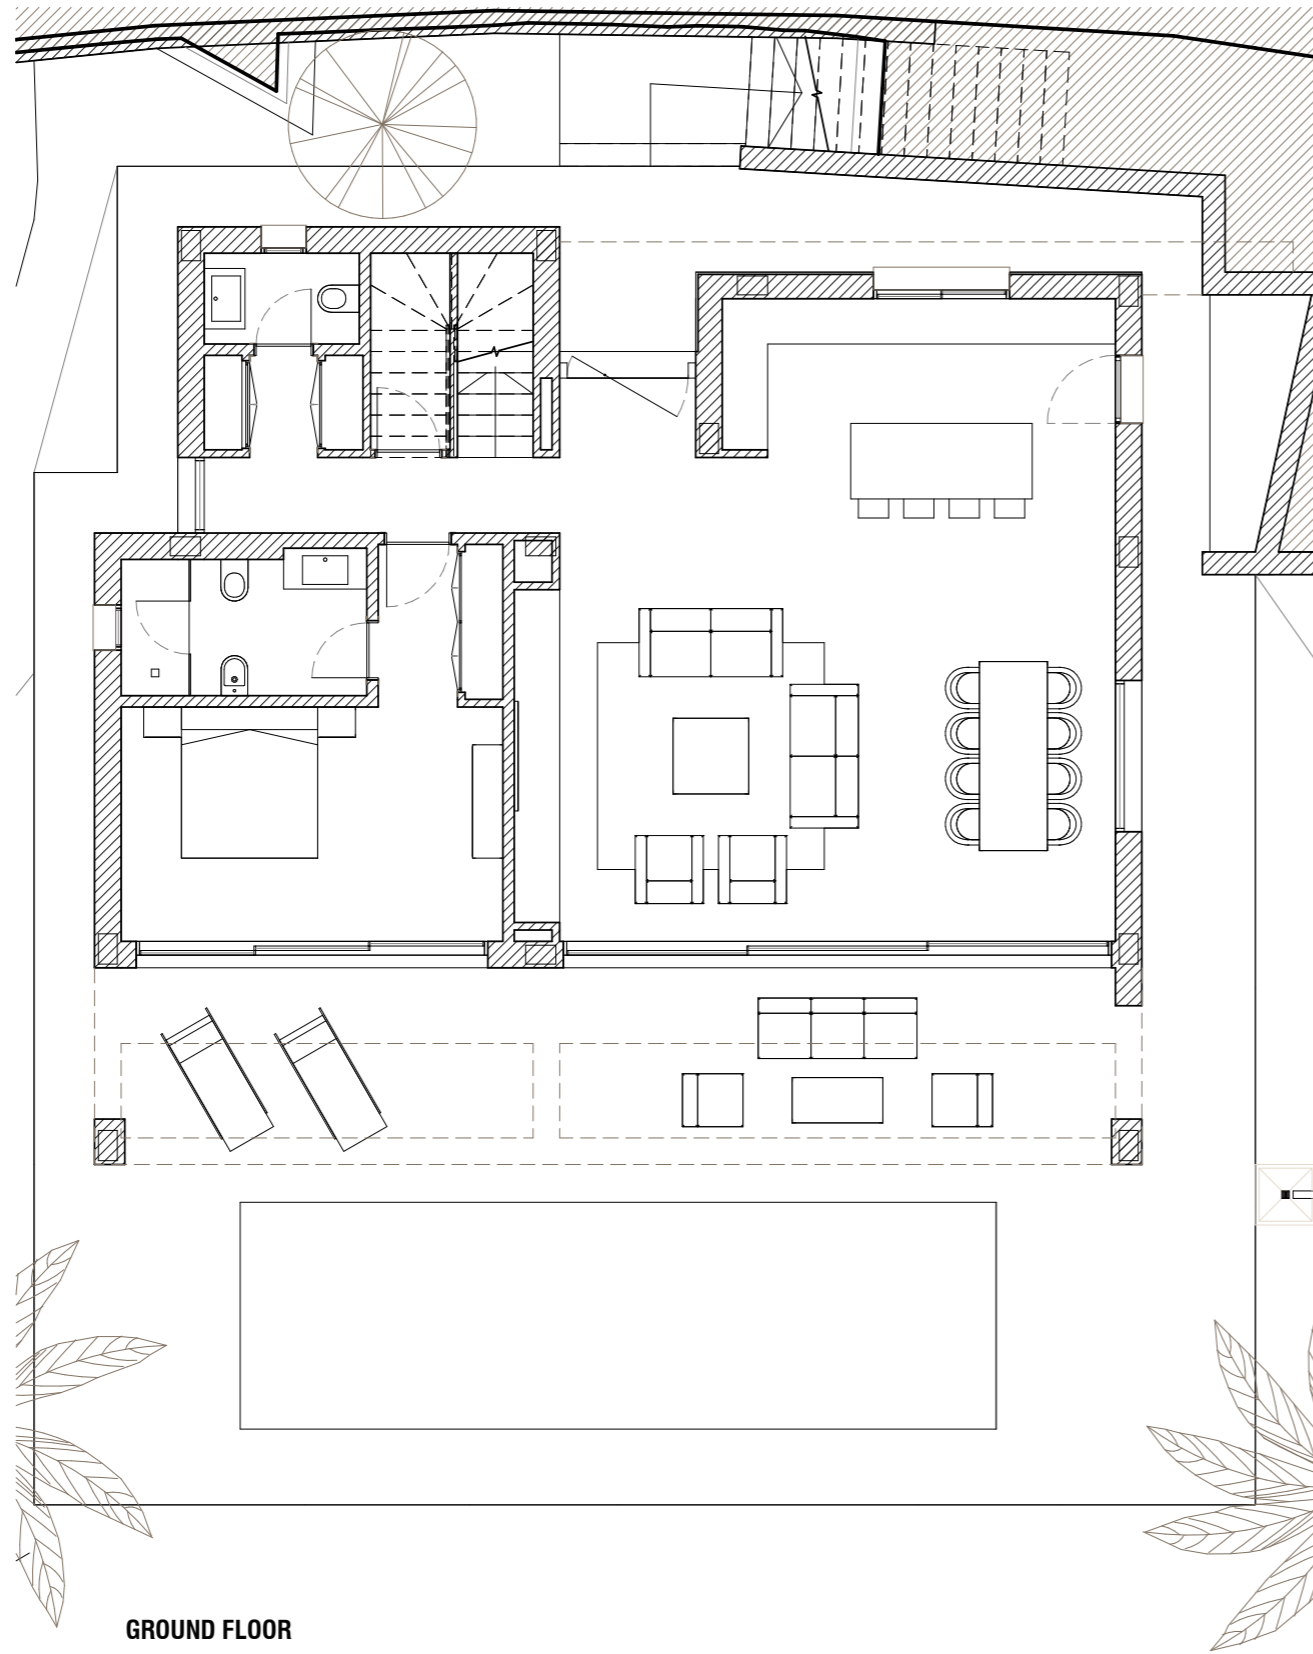

GROUND FLOOR

VILLA LAUREL

4 BEDROOMS

LA FINCA de J A S M I N E

Siteplan

This document is purely informative and for marketing purposes only. It does not form part of any offer or contract between any of the parties in any way. All the information contained in this document is known to be accurate at time of production but is subject to change without prior notice. Any questions that may arise in the interpretation of these plans (sizes, heights, sections etc.) can be clarified by contacting the developer. Depictions of furniture and kitchens have been included for guidance and decorative purposes only.

FIRST FLOOR

VILLA LAUREL

4 BEDROOMS

LA FINCA de J A S M I N E

Siteplan